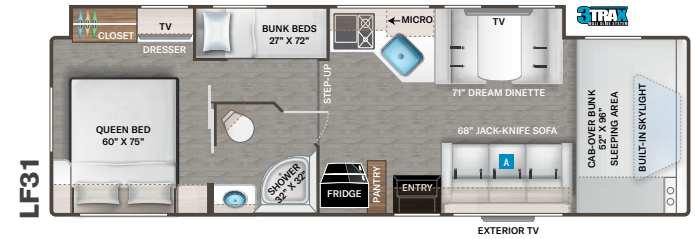

QUANTUM PARTIAL PAINT - BLUE OYSTER

Option Available on Select Floor Plans:

QUANTUM® & QUANTUM^{LC}