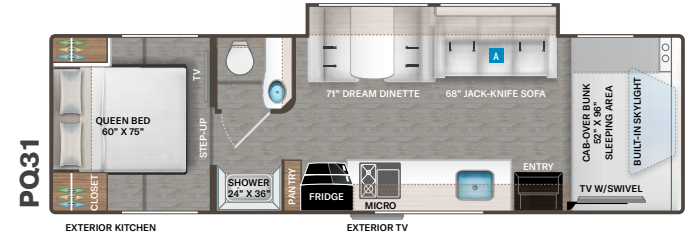

QUANTUM PARTIAL PAINT - PEARL WHITE

Option Available on Select Floor Plans:

QUANTUM® & QUANTUM^{LC}