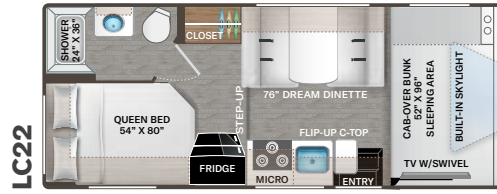

QUANTUM LC - STANDARD GRAPHICS

Option Available on Select Floor Plans:

QUANTUM® & QUANTUM^{LC}