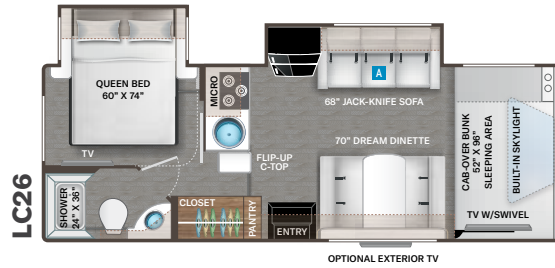

QUANTUM PARTIAL PAINT - PEARL WHITE

Option Available on Select Floor Plans:

QUANTUM® & QUANTUM^{LC}