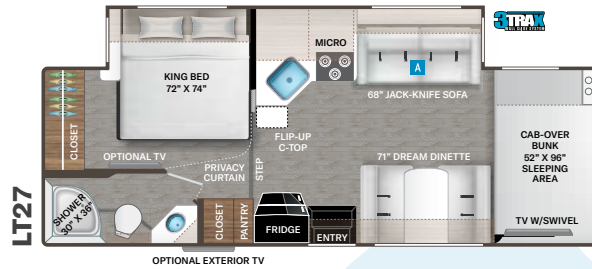

QUANTUM FULL BODY PAINT - SILVER CREEK