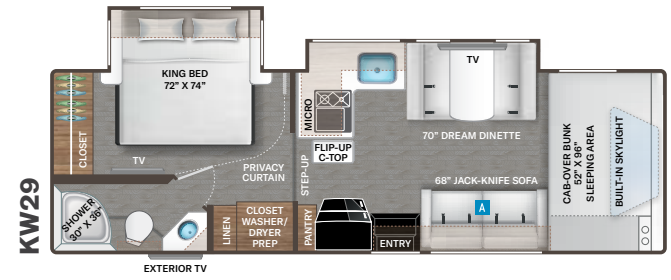

QUANTUM LC - STANDARD GRAPHICS

Option Available on Select Floor Plans:

QUANTUM® & QUANTUM^{LC}