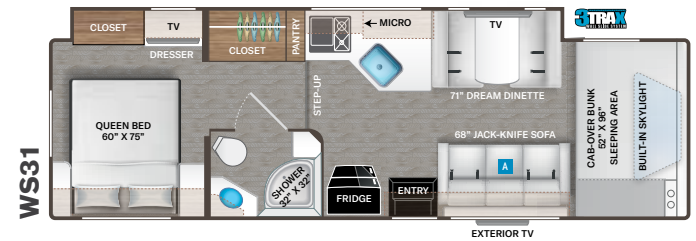

QUANTUM FULL BODY PAINT - SILVER CREEK