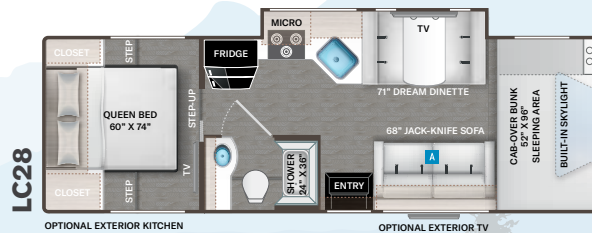

Option Available on Select Floor Plans:

QUANTUM® & QUANTUM^{LC}