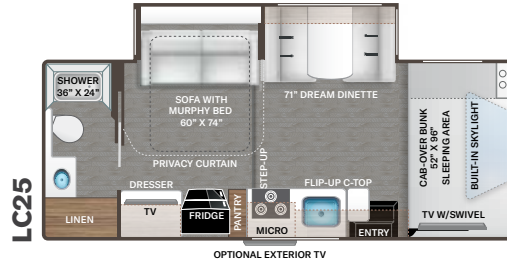

QUANTUM PARTIAL PAINT - BLUE OYSTER

Option Available on Select Floor Plans:

QUANTUM® & QUANTUM^{LC}