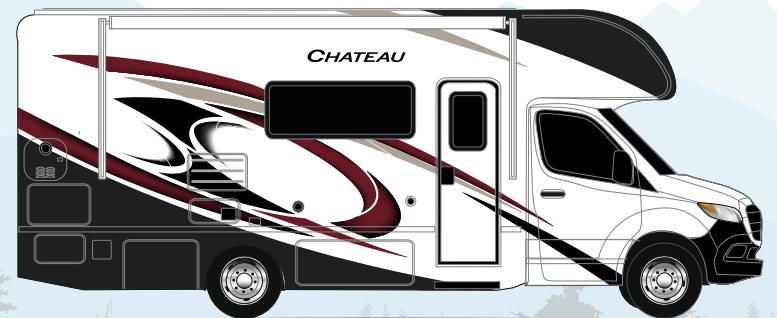

DENIM BLUE

RODEO RED

MIDNIGHT BLUE II PARTIAL PAINT (U.S. ONLY)

RED SADDLE II PARTIAL PAINT (U.S. ONLY)

CHATEAU[®]

SPRINTER

Sprinter Featured Highlights

CONSTRUCTION & EXTERIOR

- Mercedes-Benz® Sprinter - 3.0L V6 188HP 325 lb-ft Torque
- Mercedes-Benz® Safety Package: Active Braking Assist, Attention Assist, Active Lane Keeping Assist, Wet Wiper System & Distance Regulator Distronic Plus
- Electric Stabilizing System
- One-Piece Fiberglass Front Cap
- Slick Fiberglass Exterior with Graphics Package
- Premium One-piece Crossflex™ Roof
- Welded Tubular Aluminum Roof & Sidewall Cage Construction
- Lighted Rotocast Storage Compartments
- Flush Mount Radius Compartment Doors
- Electric Entry Step with Accent Light Under Step on Separate Switch
- Entry Door with Deadbolt Lock
- Power Patio Awning with Integrated LED Lighting
- Slide out Room Topper Awnings
- Black Framed Windows