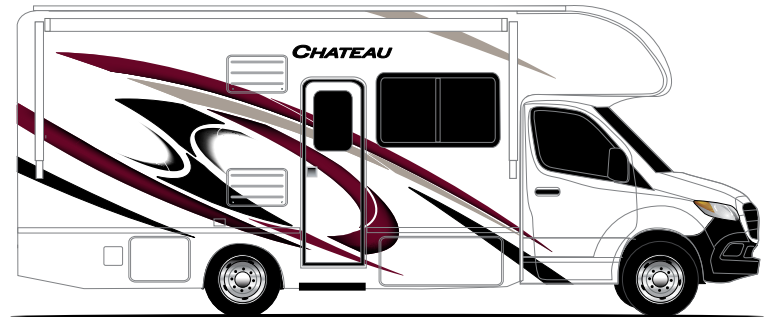

DENIM BLUE

RODEO RED

MIDNIGHT BLUE II PARTIAL PAINT (U.S. ONLY)

RED SADDLE II PARTIAL PAINT (U.S. ONLY)

CHATEAU[®]

SPRINTER

Sprinter Featured Highlights

CONSTRUCTION & EXTERIOR

- Mercedes-Benz® Sprinter - 3.0L V6 188HP 325 lb-ft Torque
- Mercedes-Benz® Safety Package: Active Braking Assist, Attention Assist, Active Lane Keeping Assist, Wet Wiper System & Distance Regulator Distronic Plus
- Electric Stabilizing System
- One-Piece Fiberglass Front Cap
- Slick Fiberglass Exterior with Graphics Package
- Premium One-piece Crossflex™ Roof
- Welded Tubular Aluminum Roof & Sidewall Cage Construction
- Lighted Rotocast Storage Compartments
- Flush Mount Radius Compartment Doors
- Electric Entry Step with Accent Light Under Step on Separate Switch
- Entry Door with Deadbolt Lock
- Power Patio Awning with Integrated LED Lighting
- Slide out Room Topper Awnings
- Black Framed Windows