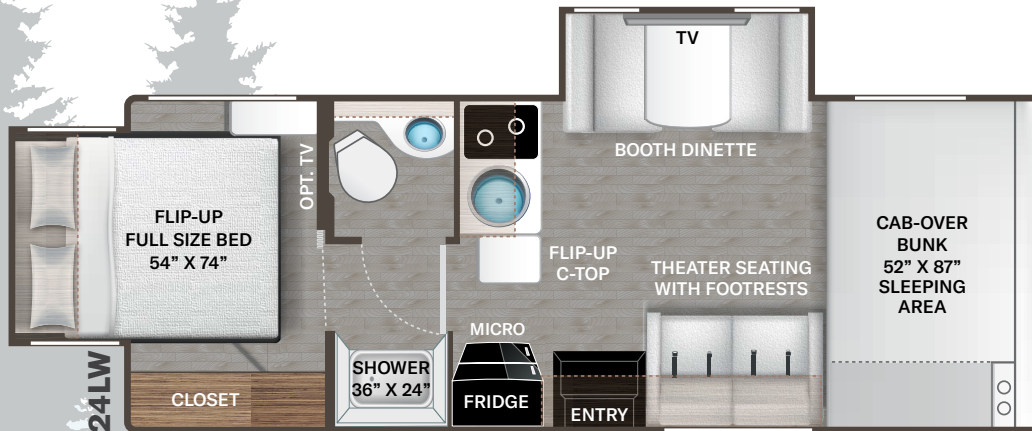

MIDNIGHT BLUE II PARTIAL PAINT (U.S. ONLY)