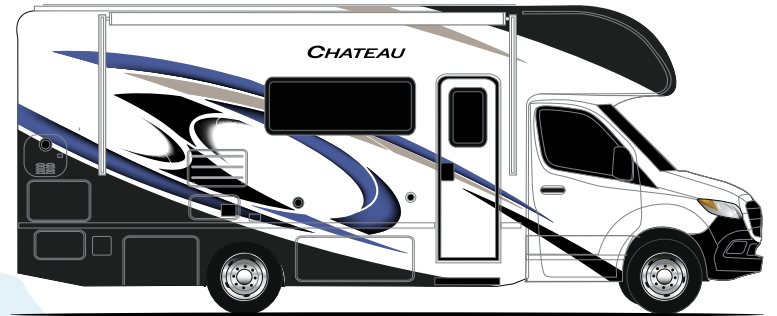

DENIM BLUE

RODEO RED

MIDNIGHT BLUE II PARTIAL PAINT (U.S. ONLY)

RED SADDLE II PARTIAL PAINT (U.S. ONLY)

CHATEAU[®]

SPRINTER

Sprinter Featured Highlights

CONSTRUCTION & EXTERIOR

- Mercedes-Benz® Sprinter - 3.0L V6 188HP 325 lb-ft Torque
- Mercedes-Benz® Safety Package: Active Braking Assist, Attention Assist, Active Lane Keeping Assist, Wet Wiper System & Distance Regulator Distronic Plus
- Electric Stabilizing System
- One-Piece Fiberglass Front Cap
- Slick Fiberglass Exterior with Graphics Package
- Premium One-piece Crossflex™ Roof
- Welded Tubular Aluminum Roof & Sidewall Cage Construction
- Lighted Rotocast Storage Compartments
- Flush Mount Radius Compartment Doors
- Electric Entry Step with Accent Light Under Step on Separate Switch
- Entry Door with Deadbolt Lock
- Power Patio Awning with Integrated LED Lighting
- Slide out Room Topper Awnings
- Black Framed Windows