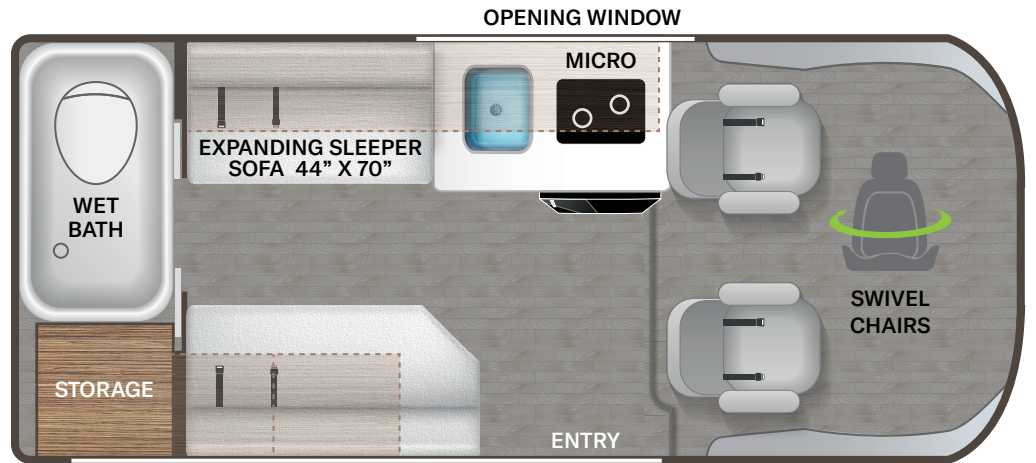

18M

Featured Highlights

CONSTRUCTION & EXTERIOR

- RAM ProMaster® 1500 Window Van, 276HP, 250 lb.-ft. Torque
- Electric Awning
- Single Sliding Door
- Screen Door for Entryway
- Rear Magnetic Bug Screen (18A)
- Side Steps for Cab and Entry Doors
- 3,500-lb. Trailer Hitch with 4-pin Connector

CONSTRUCTION & EXTERIOR OPTIONS

- Thule® Bike Rack on Rear Door
- Retractable Roof Top with Sky Bunk™ & Cabinet A/C - IPO Single Roof Air Conditioner (18A & 18G)

AUTOMOTIVE & COCKPIT

- Touchscreen Dash Radio with Apple CarPlay™ & Android Auto™
- Back-up Camera
- Deluxe Heated/Remote Exterior Mirrors
- Power Windows & Door Locks
- Keyless Entry System
- Cruise Control
- Telescoping Steering Wheel with Audio Buttons to Control Dash Radio
- Map Light
- Sunvisors
- 3-Piece Windshield Privacy Shades
- Drink Holders
- Leatherette, Swivel, Captain's Chairs

BEDROOM & BATHROOM

- Pullout Sleeping Area
- Rear Shower (18M & 18G)
- Fully Enclosed Shower (18A & 18G)
- Cassette Toilet

ENTERTAINMENT

- TV Prep
- Articulating Tablet Holder (18M & 18G)
- Electronics Cabinet with HDMI Cable & USB Charging Ports Throughout
- Winegard® Connect™ 2.0 WiFi / 4G / Digital TV Antenna (18M)
- HD/DDS Satellite Ready (18A & 18G)