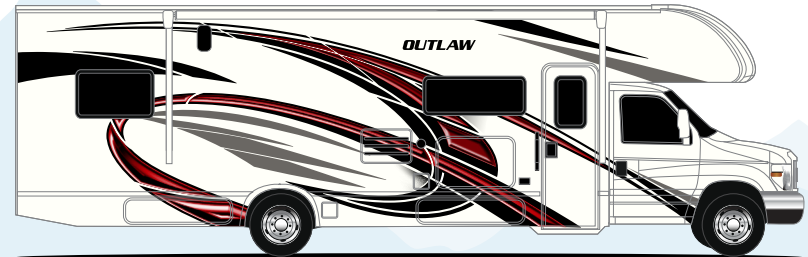

ROCK N RED

OUTLAW®