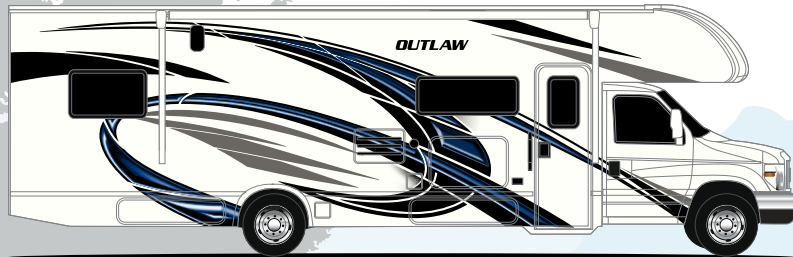

29T

MOTOR CITY BLUES