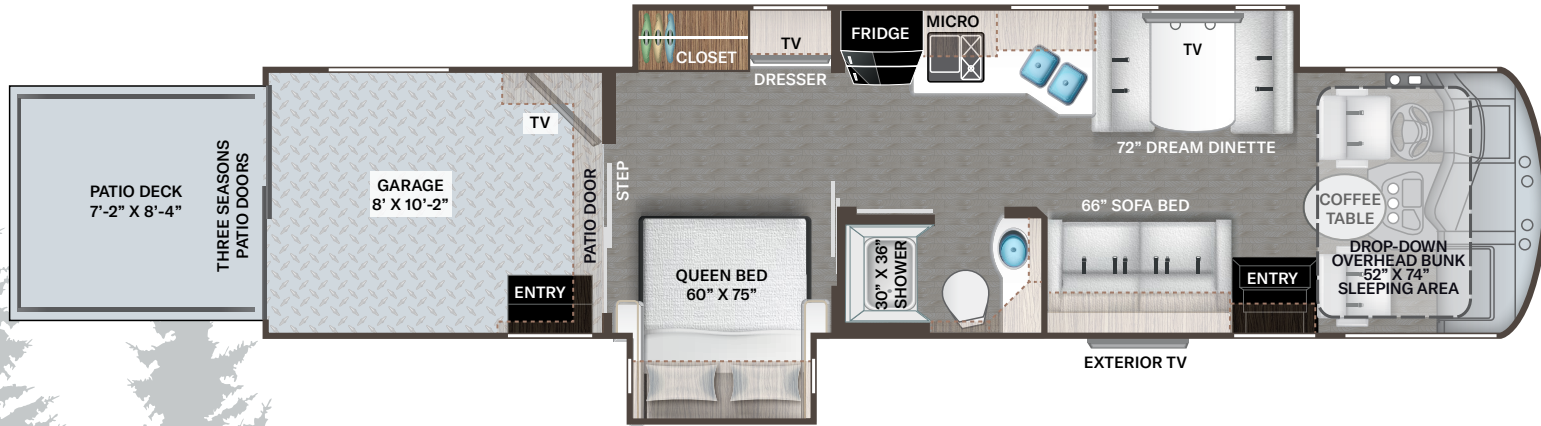

CLASS A

38KB

38MB

OUTLAW®