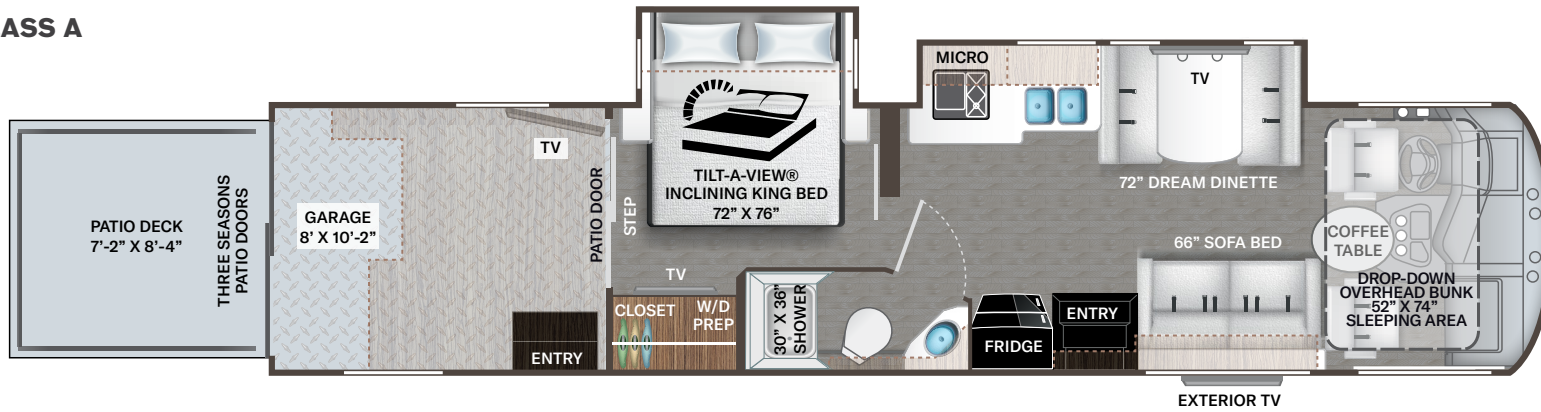

CLASS A

38KB