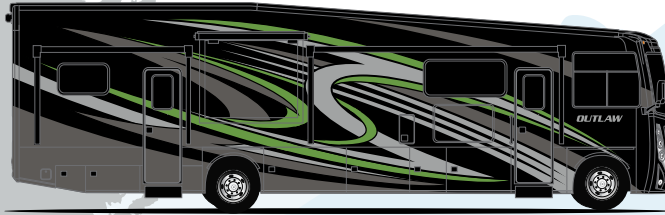

AFTERSHOCK

ELECTRIC BREEZE

RAZOR BLUE