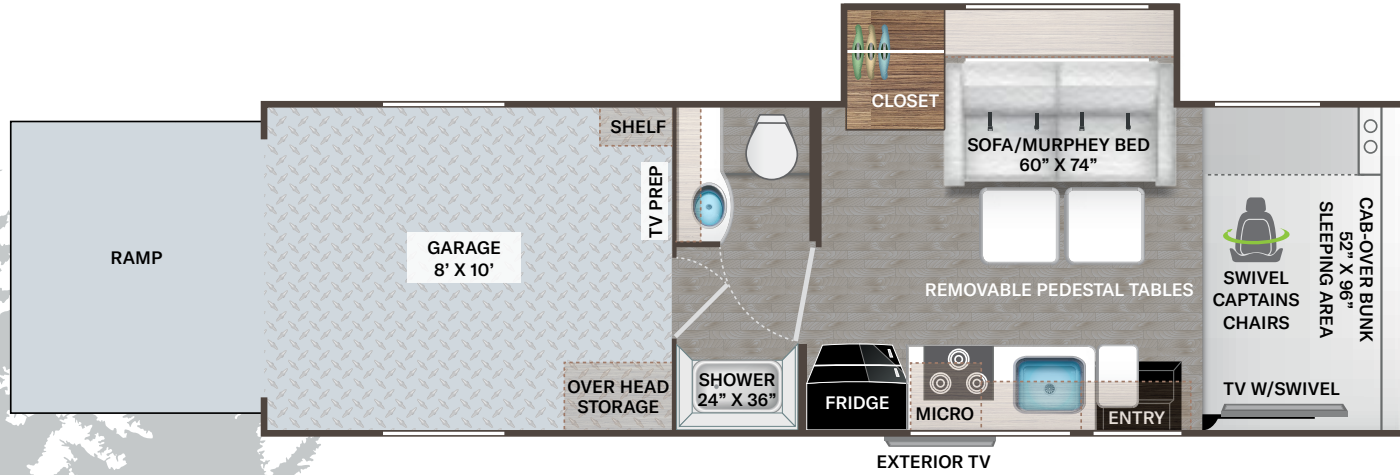

29T

MOTOR CITY BLUES